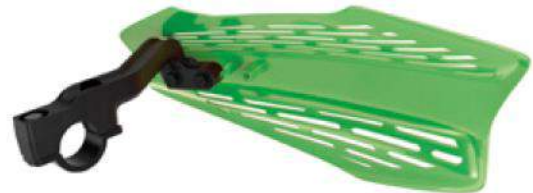

PACKAGING DETAILS

MX FORCE

285 g / 0,62 lb

Carton box
21 (master box)

MOUNTING KIT
INCLUDED

SPARE PARTS AVAILABLE > P. 32