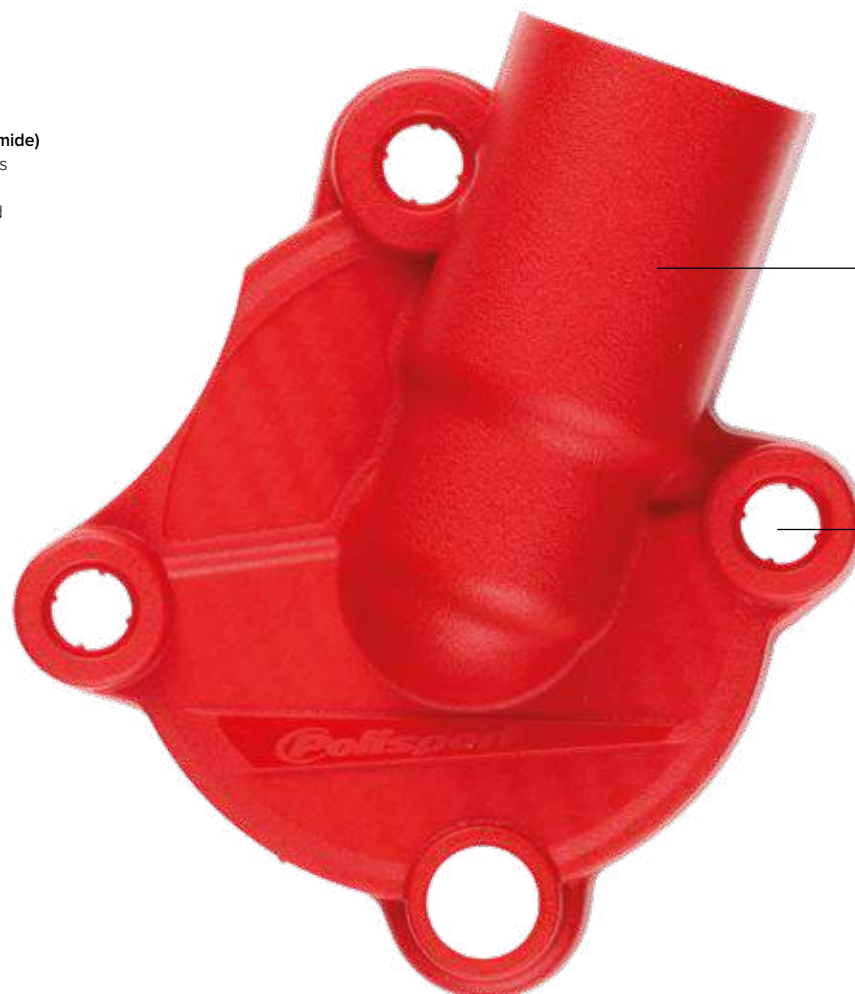

WATER PUMP PROTECTION

PERFORMANCE PART

NEW MODELS

FEATURES

- Abrasion and impact resistant
- Easy and intuitive installation
- Hard shell in hard resistant PA6 (polyamide)
- Optimum protection against rock impacts
- Resistant to high temperatures
- Periodical cleaning and removal advised
- Polisport exclusive design

PARTS INCLUDED

- 1 Water Pump Protection
- 1 Mounting Kit

PACKAGING DETAILS

- Packed in carton box
- Weight: ≈ 50 g / 0.11 lb

PERFECT FIT – MODEL SPECIFIC DESIGN

INSTALLED WITH OEM BOLTS

MOUNTING KIT INCLUDED

HUSQVARNA

TC/TE 250/300	19-22	BK	8485100001	
		HQ-BL	8485100003	
TE/TX 250/300	20-23	BK	8485100001	
		HQ-BL	8485100003	
FC 250/350	16-22	BK	8485200001	
		HQ-BL	8485200003	
FE/FX 250/350	17-23	BK	8485200001	
		HQ-BL	8485200003	
FC 450	16-22	BK	8485000001	
		HQ-BL	8485000003	
FE/FX 450/500	17-23	BK	8485000001	
		HQ-BL	8485000003	

YAMAHA

YZ250	00-23	BK	8494100001	
		BL-Y98	8494100002	
YZ250F	15-23	BK	8484500001	
		BL-Y98	8484500002	
YZ450F	10-23	BK	8484500001	
		BL-Y98	8484500002	

BETA

RR 250/300 2T	16-23	BK	8484900001	
		R-BETA	8484900002	
RR 350/400/430/480 4T	20-23	BK	8484900001	
		R-BETA	8484900002	

SHERCO

SE-R 250/300	16-23	BK	8484700001	
		S-BLUE	8484700002	
SEF-R 250/300	16-23	BK	8484600001	
		S-BLUE	8484600002	

HONDA

CRF250R	18-23	BK	8484400001	
		R-CR4	8484400002	
CRF250RX	19-23	BK	8484400001	
		R-CR4	8484400002	
CRF450R / CRF450RX	17-23	BK	8484300001	
		R-CR4	8484300002	

KTM

SX/XC 250/300	19-22	BK	8485100001	
		OR-K16	8485100002	
EXC / EXCW 250/300	20-23	BK	8485100001	
		OR-K16	8485100002	
SX-F / XC-F 250/350	16-22	BK	8485200001	
		OR-K16	8485200002	
EXC-F / XCF-W 250/350	17-23	BK	8485200001	
		OR-K16	8485200002	
SX-F / XC-F 450	16-23	BK	8485000001	
		OR-K16	8485000002	
EXC-F / XCF-W 450/500	17-23	BK	8485000001	
		OR-K16	8485000002	

GASGAS

MC 250/300	21-23	BK	8485100001	
EC 250/300		RED	8485100005	
MC-F 250	21-23	BK	8485200001	
EC-F 250/350		RED	8485200005