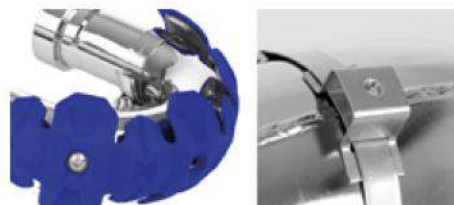

QUICK and EASY to Install

The ARMADILLO Head Pipe Guard is easy to install and remove for cleaning, using just 3 brackets and metal clips.

DUAL COMPOUND

High resistant silicone to withstand the high temperatures of the head pipe tube blended with flexible stainless steel. This combination increases the levels of protection, impact absorption and avoids vibration noises like other metallic protections.