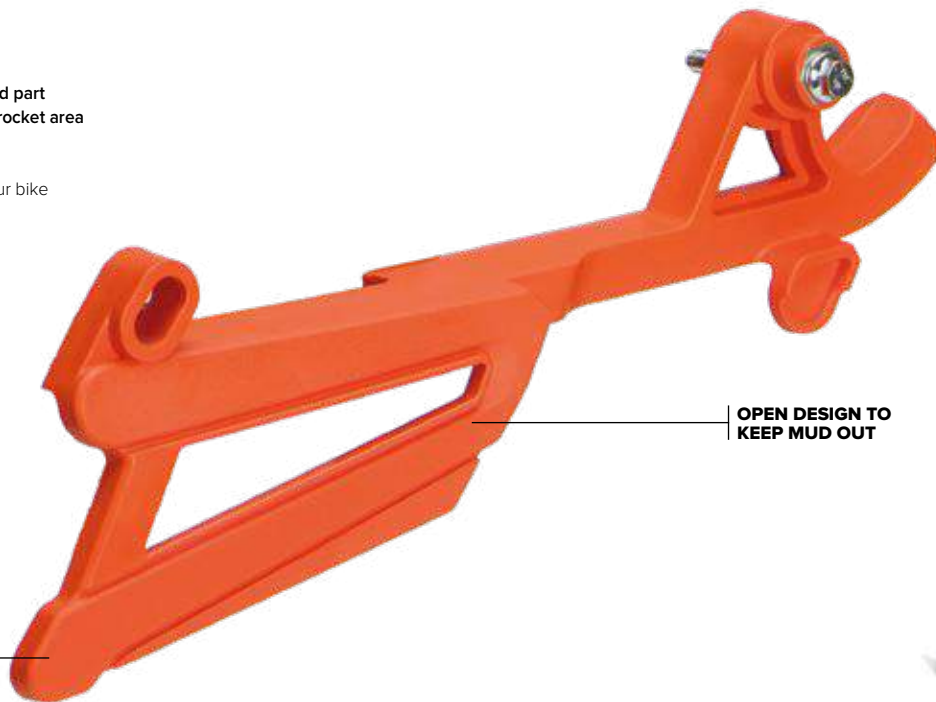

FRONT SPROCKET PROTECTOR

PERFORMANCE PART

FEATURES

- Highly durable and resistant injection molded part
- Open Design to keep mud out of the front sprocket area
- Provides protection to the ignition cover
- Easy to install and remove for cleaning
- Up to date design to enhance the looks of your bike
- Lightweight Plastic Part

PARTS INCLUDED

- 1 Sprocket Protector
- 1 Mounting Kit

PACKAGING DETAILS

- Packed in carton box
- Weight: 188 g / 0.41 lb

OPEN DESIGN TO
KEEP MUD OUT

HIGHLY DURABLE
AND RESISTANT

MOUNTING KIT
INCLUDED

BETA			
RR2T/4T	20-23	BK	8468400001 8
		R-BETA	8468700002 8

SHERCO			
SE	14-23	BK	84687100001 8
		S-BLUE	84687100002 8
SEF	12-23	BK	84687100001 8
		S-BLUE	84687100002 8

YAMAHA			
YZ125	05-23	BK	84684000001 8
YZ125X		R-CR4	84684000002 8
		BL Y98	84684000003 8
YZ250	99-23	BK	84681000001 8
		BL Y98	84681000002 8
YZ250X	16-23	BK	84681000001 8
		BL Y98	84681000002 8
YZ250F	01-13	BK	84681000001 8
		BL Y98	84681000002 8
	14-23	BK	84680000001 8
		BL Y98	84680000002 8
YZ450F	14-22	BK	84680000001 8
		BL Y98	84680000002 8
YZ250FX	15-23	BK	84680000001 8
		BL Y98	84680000002 8
YZ450FX	16-23	BK	84680000001 8
		BL Y98	84680000002 8
WR250F	01-14	BK	84681000001 8
		BL Y98	84681000002 8
	15-23	BK	84680000001 8
		BL Y98	84680000002 8
WR450F	16-23	BK	84680000001 8
		BL Y98	84680000002 8

HONDA			
CR250R	02-07	BK	84684000001 8
		R-CR4	84684000002 8
		BL Y98	84684000003 8
CRF250R	04-09	BK	84684000001 8
		R-CR4	84684000002 8
		BL Y98	84684000003 8
	10-17	BK	84682000001 8
		R-CR4	84682000002 8
	18-23	BK	84688000001 8
		R-CR4	84688000002 8
CRF250X	04-17	BK	84684000001 8
		R-CR4	84684000002 8
		BL Y98	84684000003 8
CRF450R	08	BK	84684000001 8
		R-CR4	84684000002 8
		BL Y98	84684000003 8
	09-20	BK	84682000001 8
		R-CR4	84682000002 8
	21-23	BK	84689000001 8
		R-CR4	84689000002 8

KTM			
SX/XC 125/150/250/300	17-22	BK	84678000001 20
		OR-K16	84678000002 20
EXC/XCW 250/300	17-23	BK	84678000001 20
		OR-K16	84678000002 20
SX-F 250/350	16-22	BK	84677000001 20
		OR-K16	84677000002 20
EXC-F 250/350	16-23	BK	84677000001 20
		OR-K16	84677000002 20
SX-F 450	16-22	BK	84678000001 20
EXC-F 450/500		OR-K16	84678000002 20

HUSQVARNA			
TC 250/300	17-22	BK	84678000001 20
		OR-K16	84678000002 20
TE 250/300	17-23	BK	84678000001 20
		OR-K16	84678000002 20
FC 250/350	16-22	BK	84677000001 20
		OR-K16	84677000002 20
FE 250/350	17-23	BK	84677000001 20
		OR-K16	84677000002 20
FC 450/501	16-22	BK	84678000001 20
		OR-K16	84678000002 20
FE 450/501	16-23	BK	84678000001 20
		OR-K16	84678000002 20

KAWASAKI			
KX125	05-08	BK	84685000001 8
		GR-05	84685000002 8
KX250	05-08	BK	84685000001 8
		GR-05	84685000002 8
KX250F	17-18	BK	84685000001 8
		GR-05	84685000002 8
KX450F	06-18	BK	84685000001 8
		GR-05	84685000002 8

SUZUKI			
RMZ250	07-14	BK	84681000001 8
		BL Y98	84681000002 8
RMZ450	05-19	BK	84681000001 8
		BL Y98	84681000002 8