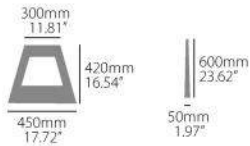

WATCH VIDEO

BIKE STAND

FOLDABLE PIT BIKE STAND

cast injection

FEATURES

- Folding design. Space saving
- Easy to carry
- Highly resistant
  - Up to 552 pounds / 250 kg
  - Anti-slip top to grip the bike's frame
  - Bi-material: polypropylene and rubber
  - Injection molded rubber
  - FIM Motocross World Championship Official Podium Bike Stand
  - Graphics: Polisport painted and raised logo

PARTS INCLUDED

1 bike stand

PACKAGING DETAILS

Packed in carton box
Weight: 3,7 kg / 8.16 lb
☉ 5 (master box)

SPECIALCOLOR

- 8981500001 yellow RM 01
- 8981500002 orange KTM
- 8981500003 blue yam98
- 8981500004 red CR 04
- 8981500005 green KX 05
- 8981500006 black/white
- 8981500007 black
- 8981500018 yellow flo

OFFICIAL SPONSOR

PIT BOARD

CUSTOMIZABLE TRACK ACCESSORY

FULLY CUSTOMIZABLE
On both sides

FEATURES

- Lightweight and easy to carry
- Ergonomically designed handles
- Use only white board markers
- Dimensions: 60x42,5 cm / 23.62" x 16.73"

PARTS INCLUDED

1 Pit board

PACKAGING DETAILS

Packed in plastic bag
Weight: 570 g / 1.26 lb ☉ 25
8982600006

TRACK MARKER

CUSTOMIZABLE TRACK ACCESSORY

FEATURES

- Allows the easy attachment of track tape and banner strings
- Strong and flexible upper body
- Fully customizable

PARTS INCLUDED

1 track marker

PACKAGING DETAILS

TRACK MARKER

Weight: 230 g / 0.51 lb

- ☉ 50
- 8982000001 white
- 8982000010 red

TRACK MARKER + BACKSIDE INSERT

Weight: 250 g / 0.55 lb

- ☉ 50
- 8982000002 white