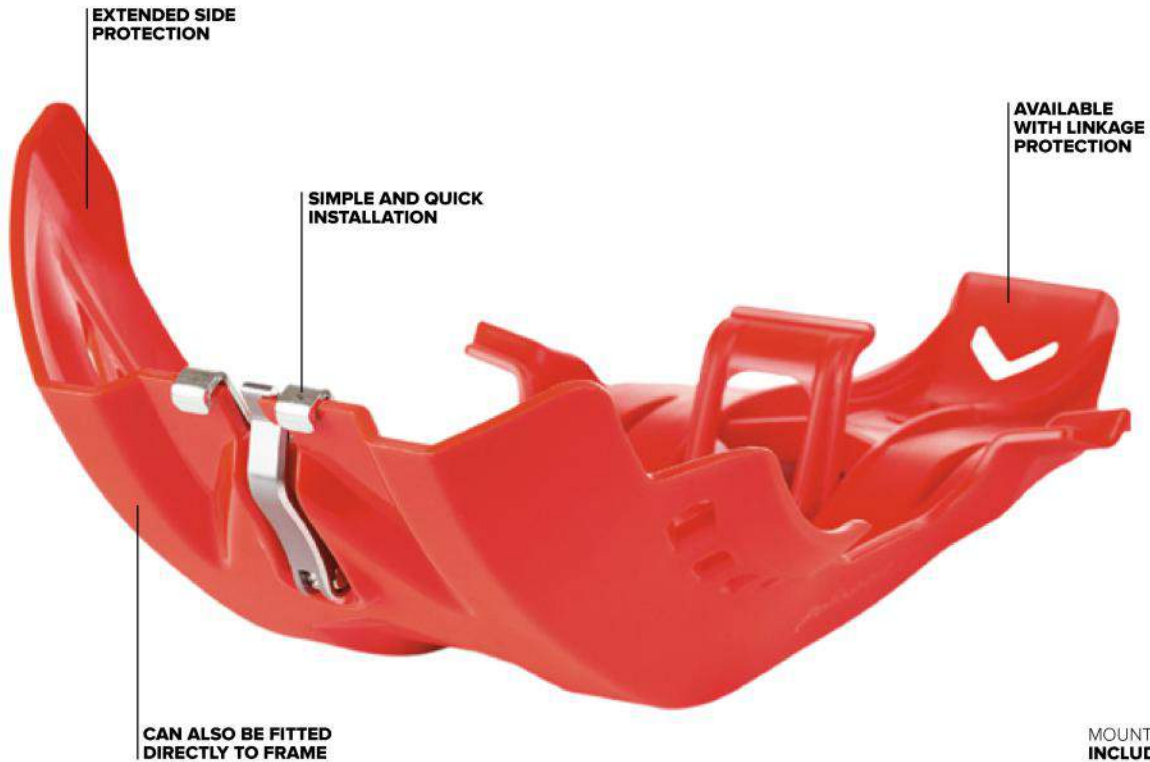

WATCH VIDEO

FORTRESS SKID PLATE

PERFORMANCE PART

NEW MODELS

MOUNTING KIT INCLUDED

FEATURES

Highly durable and resistant injection molded part
Full coverage of the engine and frame rails
Mounting kit developed for a simple and quick installation