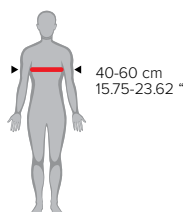

PARTS INCLUDED

1 Phantom Mini chest protector

1 clear number plate

PACKAGING DETAILS

8003800001 black	425 g / 0.93 lb	Plastic bag
8003800002 white		
		☺ 6 (master box)

ADJUSTABLE
shoulder strap