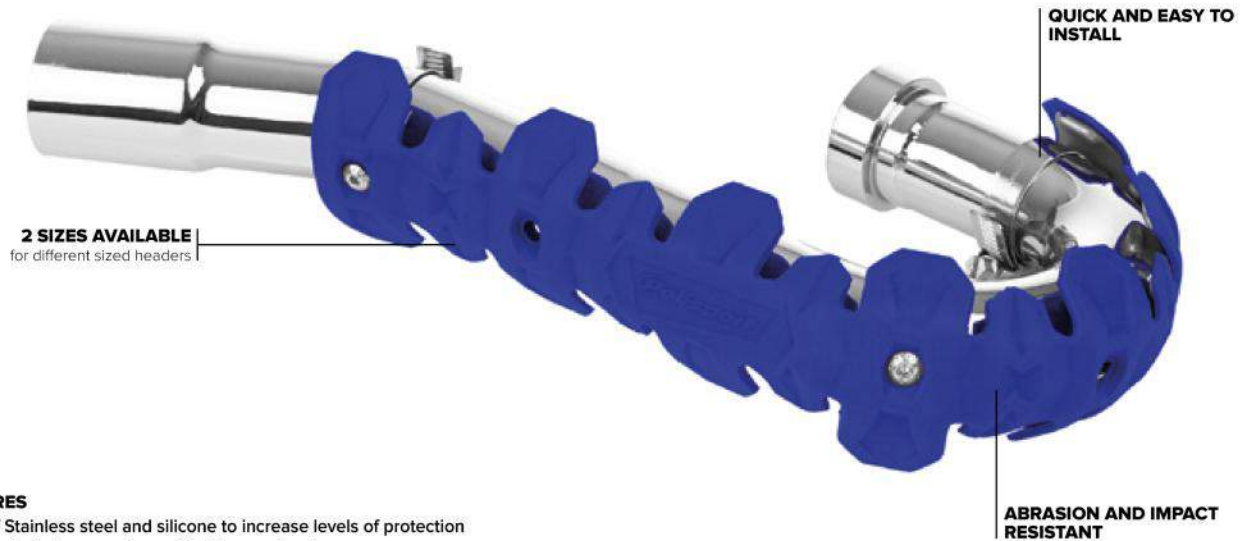

Weight = 415 g / 186 lb

QUICK and EASY to Install

EXTREME Silencer Guard was developed to be quickly installed and removed, with just 2 brackets.

DUAL COMPOUND

The ARMADILLO Pipe Guard is made of a dual compound, Stainless Steel and Silicon, to increase the levels of protection, impact absorption and to avoid vibration noises like other metallic protections.

ADAPTS TO YOUR PIPE

The EXTREME Silencer Guard is made of flexible and adaptable stainless steel and elastomer compound making it easy to adapt and fit your pipe.

SPACE SAVING

The part is shipped flat to save space

WATCH VIDEO

ARMADILLO HEAD PIPE GUARD

PERFORMANCE PART

FEATURES

Blend of Stainless steel and silicone to increase levels of protection
 The use of elastomer reduces vibrations and noise
 Resistant to head pipe high temperatures
 Available in 2 different lengths: 22 cm / 8.6 in; 40 cm / 15.7 in
 Provides protection from small impacts and rocks
 Developed for 4-stroke motorcycles
 The exhaust pipe does not have to be removed for guard installation