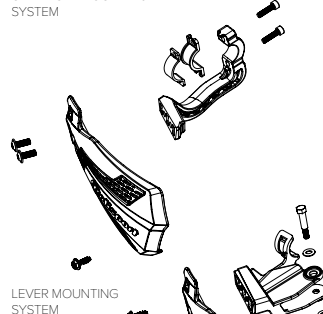

WEIGHT
115 g / 0.25lb

BOX
⊕ 20

PLASTIC BAR – FOR FULL WRAP AROUND

8309100001
WEIGHT
395 g / 0.87lb
BOX
⊕ 12

UNIVERSAL MOUNTING SYSTEM

LEVER MOUNTING SYSTEM

LEVER MOUNTING SYSTEM

FULL WRAP AROUND MOUNTING SYSTEM