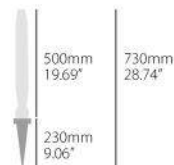

TRACK MARKER + BACKSIDE INSERT

Weight: 250 g / 0.55 lb

- ☉ 50
- 8982000002 white