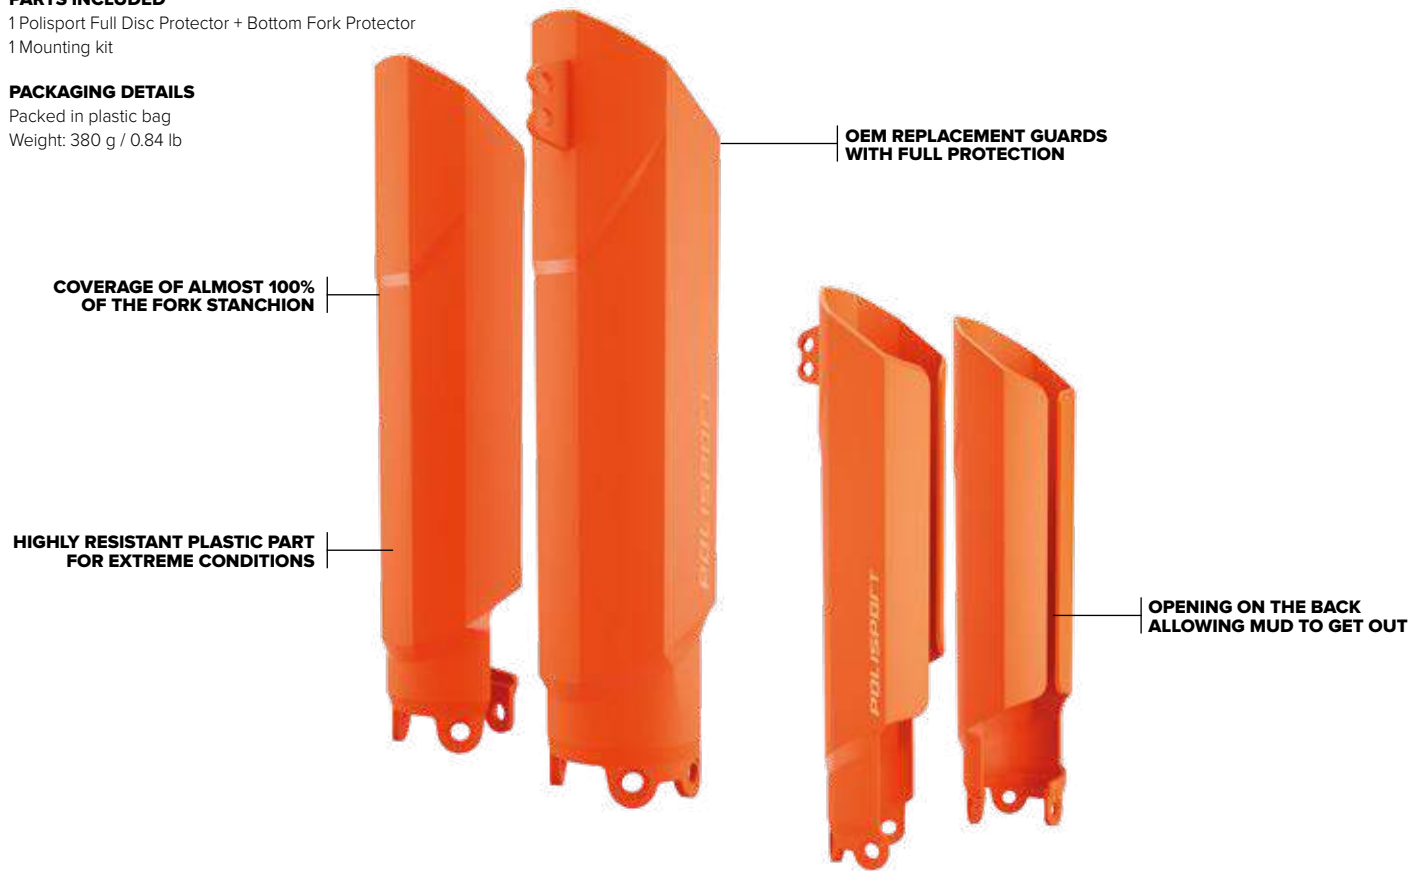

FULL WRAP FORK GUARD

PERFORMANCE PART

NEW

FEATURES

- Higher protection levels compared with OEM fork Guards
- Offer much protection from roost and rocks
- Nearly 360° protection to avoid chips and scratches in the fork stanchion
- Easy to install and remove – installation like OEM fork guards
- Cable guide included for European and Japanese models
- Direct replacement for OEM fork guards
- The rear opening allows easy cleaning and washing away mud and dirt

PARTS INCLUDED

- 1 Polisport Full Disc Protector + Bottom Fork Protector
- 1 Mounting kit

PACKAGING DETAILS

- Packed in plastic bag
- Weight: 380 g / 0.84 lb

KTM

SX/SXF/XC/XC-F	08-14	OR-KTM	8399200001	12
		WH	8399200002	12
		BK	8399200003	12
15-22		OR-KTM	8399300001	12
		WH	8399300002	12
		BK	8399300003	12

EXC/EXC-F/
XC-W / XCF-W

08-15		OR-KTM	8399200001	12
		WH	8399200002	12
		BK	8399200003	12
16-23		OR-KTM	8399300001	12
		WH	8399300002	12
		BK	8399300003	12

HUSQVARNA

TC/FC	16-22	BK	8399300002	12
		WH	8399300003	12
TE/FE	16-23	BK	8399300002	12
		WH	8399300003	12

GAS GAS

EC 250 / 300 / 350	06-17	WH	8399200002	12
		BK	8399200003	12
		WH	8399300002	12
MC / MCF 125 / 250 / 450	21-23	WH	8399300002	12
		BK	8399300003	12
		WH	8399300002	12
EC / EC-F 250 / 300 / 350	21-23	WH	8399300002	12
		BK	8399300003	12

SHERCO

SE-R / SE / SEF / SEF-R	17-23	WH	8399300002	12
		BK	8399300003	12

YAMAHA

YZ125/250	15-23	WH	8399500001	12
		BK	8399500002	12
YZ250/450F	16-23	WH	8399500001	12
		BK	8399500002	12
		WH	8399500001	12
YZ250FX / YZ450FX	16-23	WH	8399500001	12
		BK	8399500002	12

BETA

RR 2T / 4T	19-23	R-BETA	8399400001	12
		WH	8399400002	12
		BK	8399400003	12

HONDA

CRF250R / 450R	19-23	R-BETA	8399600001	12
		WH	8399600002	12
		BK	8399600003	12
CRF250RX / 450RX	19-23	R-BETA	8399600001	12
		WH	8399600002	12
		BK	8399600003	12