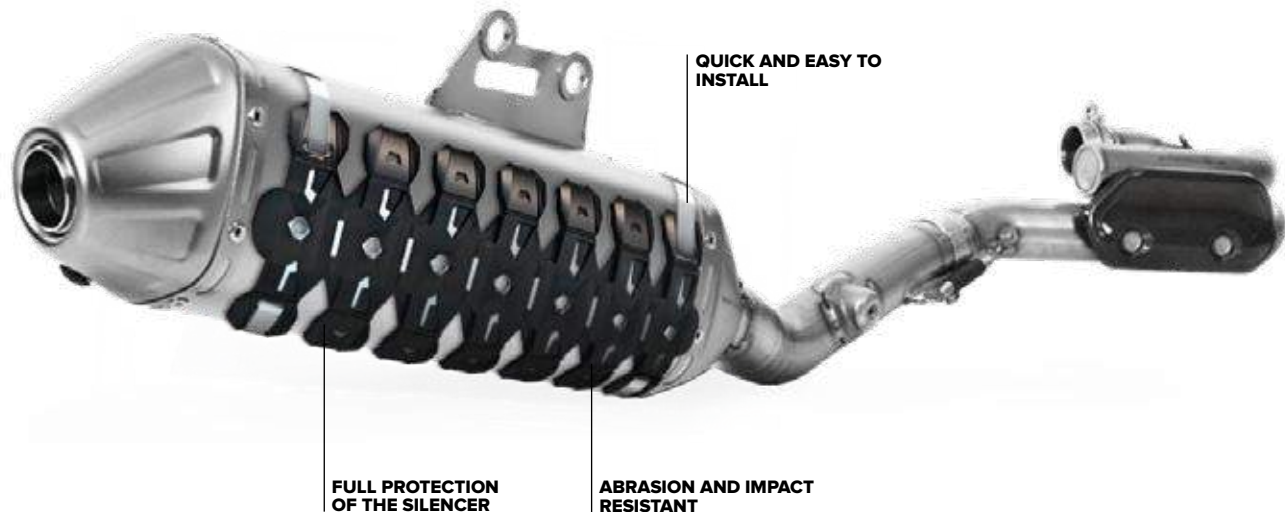

ARMADILLO EXTREME SILENCER GUARD

PERFORMANCE PART

MOUNTING KIT
INCLUDED