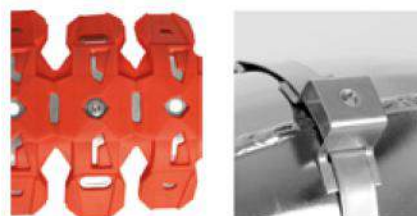

The ARMADILLO Pipe Guard is made of flexible and adaptable stainless steel and elastomer compound making it easy to adapt and fit your pipe.

QUICK and EASY to Install

ARMADILLO Pipe Guard was developed to be quickly installed and removed, with just 3 brackets or 3 brackets and 3 metal clips.