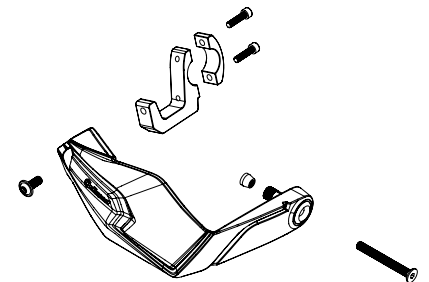

MOUNTING KIT

8306800004
WEIGHT
395 g / 0.87 lb
BOX
⊕ 18

ALUMINUM BAR

(pair)
8307700002
WEIGHT
491 g / 1.08 lb
BOX
⊕ 12

S-DUAL

MOUNTING KIT

8306800005
WEIGHT
167 g / 0.37 lb
BOX
⊕ 50

MX FORCE