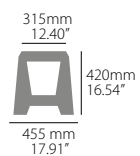

TRACK STAND

PIT BIKE STAND

FEATURES

Ultra-Lightweight, fully produced in plastic

Rubber top mat secured with clips

Rubber top mat can be replaced (sold as spare part)

Large free area with room for name, number and sponsor logo's

95mm hole allows easy access to drain plug for oil changes

Product developed in Partnership with ESAN (Escola Superior Aveiro Norte)

PARTS INCLUDED

1 Track Stand

PACKAGING DETAILS

Packed in carton box

Weight: 2,2 kg / 4,9 lb

☞ 5 (minimum order)

OPTIONAL REPLACEMENT PARTS RUBBER TOP + CLIPS

8985900001	OR-KTM
8985900002	BL-Y98
8985900003	R-CR4
8985900004	GR-05
8985900005	Y-05
8985900006	GREY

esan
universidade
de aveiro

OFFICIAL SPONSOR