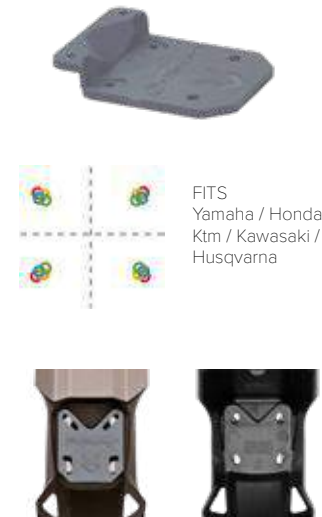

FITS
Yamaha / Honda
Ktm / Kawasaki /
Husqvarna