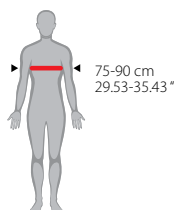

PARTS INCLUDED

1 stone shield Phantom Lite

1 clear number plate