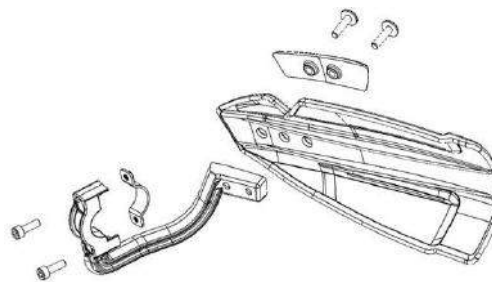

HAMMER

PLASTIC GUARD

- 8307800010 black
- 8307800011 white
- 8307800012 blue yam 98
- 8307800013 yellow RM 01
- 8307800014 ORK16
- 8307800015 red CR 04
- 8307800016 green KX 05
- 8307800017 yellow flo
- 8307800018 nardo grey

WEIGHT
195 g / 0.43 lb

BOX
⊕ 14

MOUNTING KIT

8307900002
WEIGHT
145 g / 0.32 lb
BOX
⊕ 12