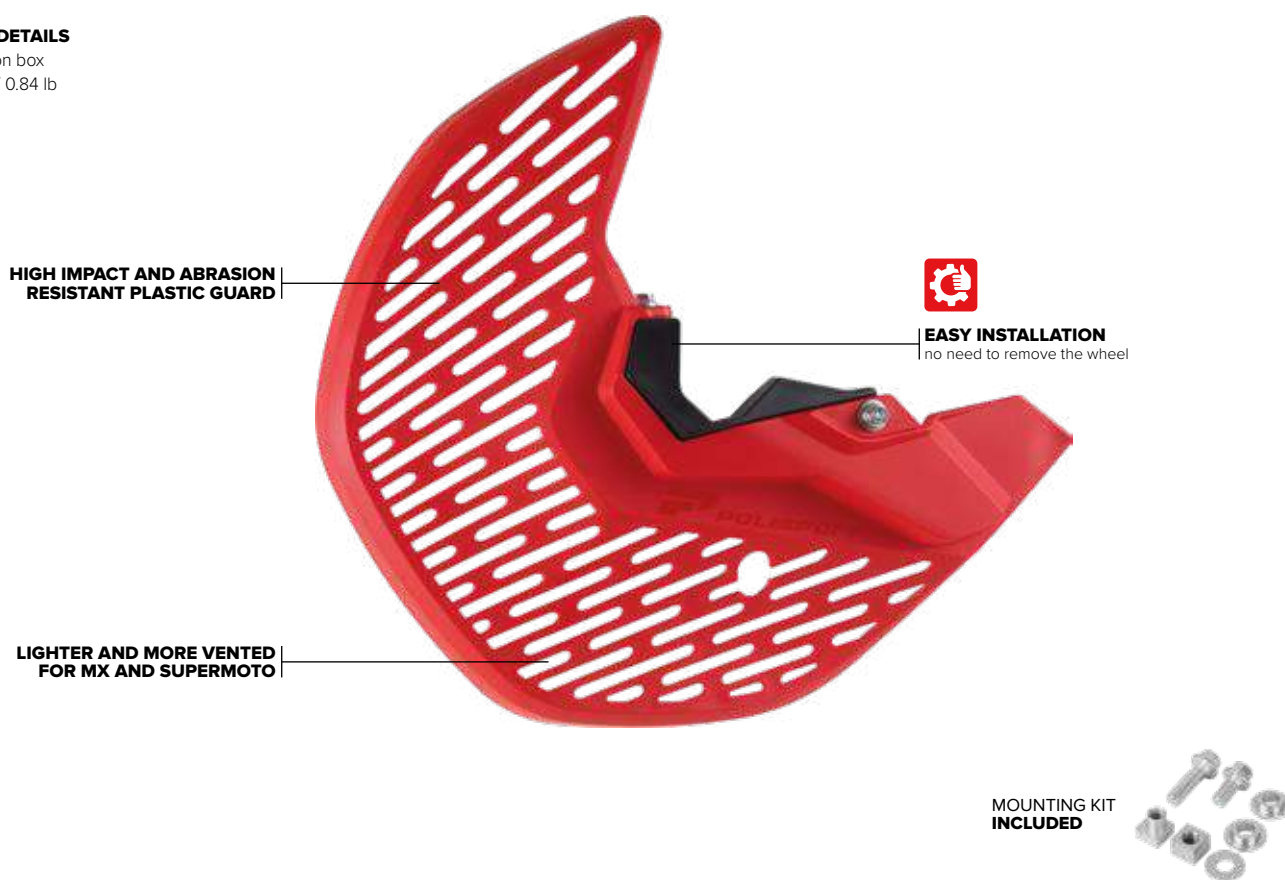

MX DISC & BOTTOM FORK GUARD

PERFORMANCE PART

NEW

FEATURES

- Complete protection of the brake disc and bottom fork guard
- Perfect protection from rocks and roost
- Accepts oversized 295 mm brake discs
- Extra ventilation for MX and Supermoto
- Model-specific Bottom Fork Guards are required
- Bottom Fork Guards can be used separately (Sold Separately)
- Developed to work with stock forks only

PARTS INCLUDED

- 1 Polisport Full Disc Protector + Bottom Fork Protector
- 1 Mounting kit

PACKAGING DETAILS

- Packed in carton box
- Weight: 380 g / 0.84 lb

KAWASAKI

KX250F	13-20	BK	8158100001	6
		WH	8158100002	6
		GR-05	8158100003	6
		N-GREY	8158100004	6
	21-23	BK	8158200001	6
		WH	8158200002	6
		GR-05	8158200003	6
		N-GREY	8158200004	6
KX450F	15-18	BK	8158100001	6
		WH	8158100002	6
		GR-05	8158100003	6
		N-GREY	8158100004	6
	19-23	BK	8158200001	6
		WH	8158200002	6
		GR-05	8158200003	6
		N-GREY	8158200004	6

KTM

SX/SXF/XC/XC-F	07-14	BK	8158400001	6
		WH	8158400002	6
		OR-K16	8158400003	6
		N-GREY	8158400004	6
	15-22	BK	8158500001	6
		WH	8158500002	6
		OR-K16	8158500003	6
		N-GREY	8158500004	6
EXC/EXC-F/XC-W / XCF-W	08-15	BK	8158400001	6
		WH	8158400002	6
		OR-K16	8158400003	6
		N-GREY	8158400004	6
	16-23	BK	8158500001	6
		WH	8158500002	6
		OR-K16	8158500003	6
		N-GREY	8158500004	6

GAS GAS

EC 250 / 300 / 350	09-20	BK	8158300001	6
		WH	8158300002	6
		RED	8158300003	6
		N-GREY	8158300004	6
XC 250 / 300 / 350	17-20	BK	8158300001	6
		WH	8158300002	6
		RED	8158300003	6
		N-GREY	8158300004	6
MC / MCF 125 / 250 / 450	21-23	BK	8158500001	6
		WH	8158500002	6
		RED	8158500005	6
		N-GREY	8158500004	6
EC / EC-F 250 / 300 / 350	21-23	BK	8158500001	6
		WH	8158500002	6
		RED	8158500005	6
		N-GREY	8158500004	6