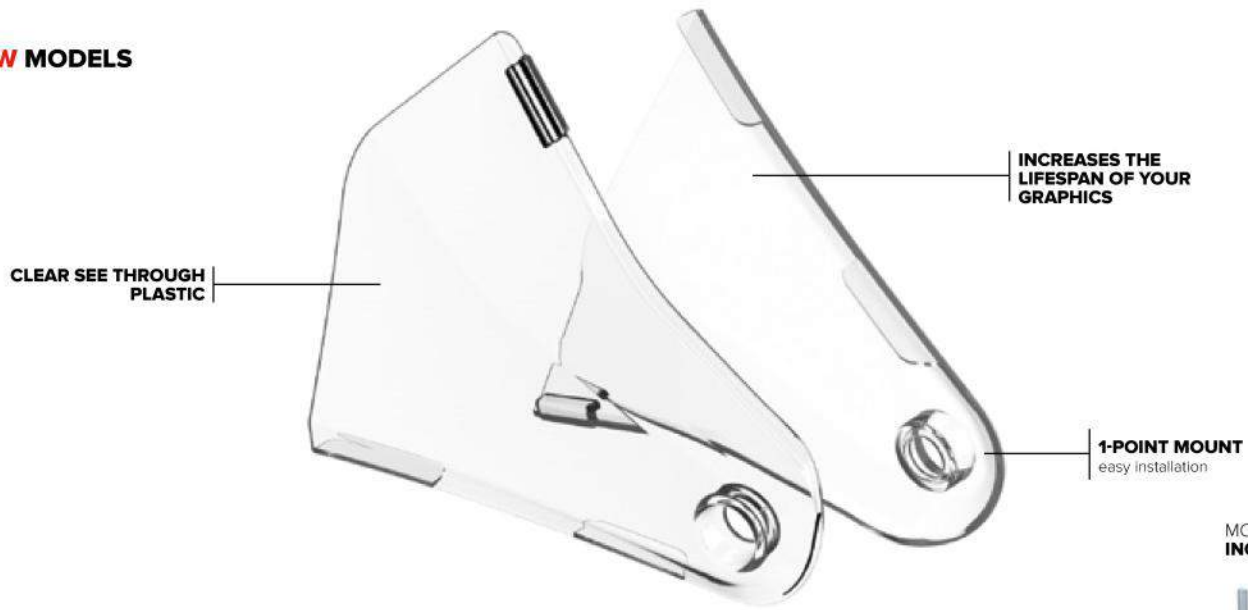

SPACE SAVING

The part is shipped flat to save space

Polaris

GRAPHIC GUARDS PROTECTOR

PERFORMANCE PART

NEW MODELS

MOUNTING KIT INCLUDED

FEATURES

- Prevents graphics from peeling away easily
- Expands the lifetime of your graphics
- Made in translucent plastic
- Airbox cover can be removed without removing the Graphic Guard Protector
- Made of highly Resistant Plastic
- Resistant to wear and abrasion
- Easy to install, only one mounting point
- Perfect fit
- Patent No. 8,171,660