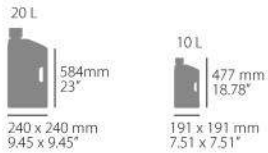

WATCH VIDEO

PROOCTANE

UTILITY CAN

RD REGISTERED DESIGN

FEATURES

- Certified as a portable fuel container for Europe
- Complies with ADR standards
- Highly durable and leak-proof cap and walls
- Includes Transportation Cap and Hose or Quick Fill Spout
- Ergonomically designed handle for transport
- Two handle design to help the filling process
- Reinforced ribbed bottom
- Oil/Fuel Mixer Included and attached to the Fuel Jug
- Free area to customize with name and/or number
- Oil/Fuel mix gauge on the cap to identify the fuel mix
- Non-slip bottom
- Available in 2 different capacities – 10 L / 2.6 Gallons; 20 L / 5 Gallons

PARTS INCLUDED

- 1 Polisport Utility can
- 1 Transportation cap
- 1 Hose or quick fill spout

PACKAGING DETAILS

- Packed in carton box
- Polisport ProOctane 10L + Hose
- Weight: 2900 g / 6.39 lb ☉ 1
- 8464600001 red
- Polisport ProOctane 10L + Quick fill spout
- Weight: 3000 g / 6.61 lb ☉ 1
- 8464600002 red

- Polisport ProOctane 20L + Hose
- Weight: 3900 g / 8.6 lb ☉ 1
- 8460000001 red

- Polisport ProOctane 20L + Quick fill spout
- Weight: 4000 g / 8.81 lb ☉ 1
- 8460000002 red