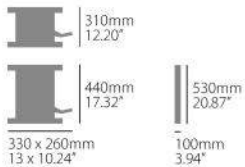

PACKAGING DETAILS

Packed in carton box
Weight: 5,5 kg / 12.13 lb
☉ 1 (master box)

reddot award 2017
best of the best